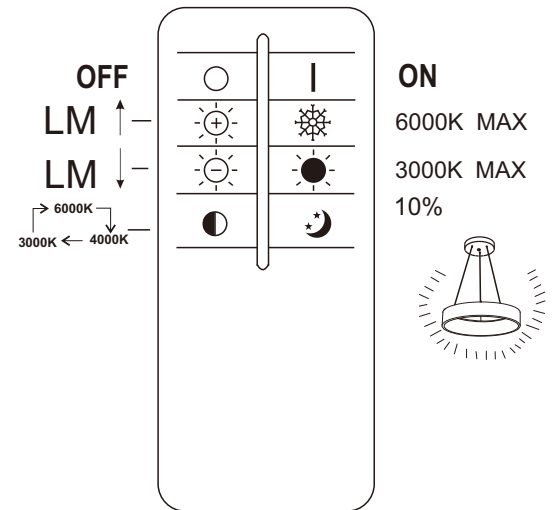

## 68226-36

- 190lm - 1800lm output
- colour fixing
- incl. remote control
- memory function
- many steps
- 4000 K - 6000 K LIGHT STEPS
- 3000 K - 6000 K
- night light
- dimmable

Frequency Bandwidth	Maximal radiation transmitting power
2403MHz-2476MHz	6dBm